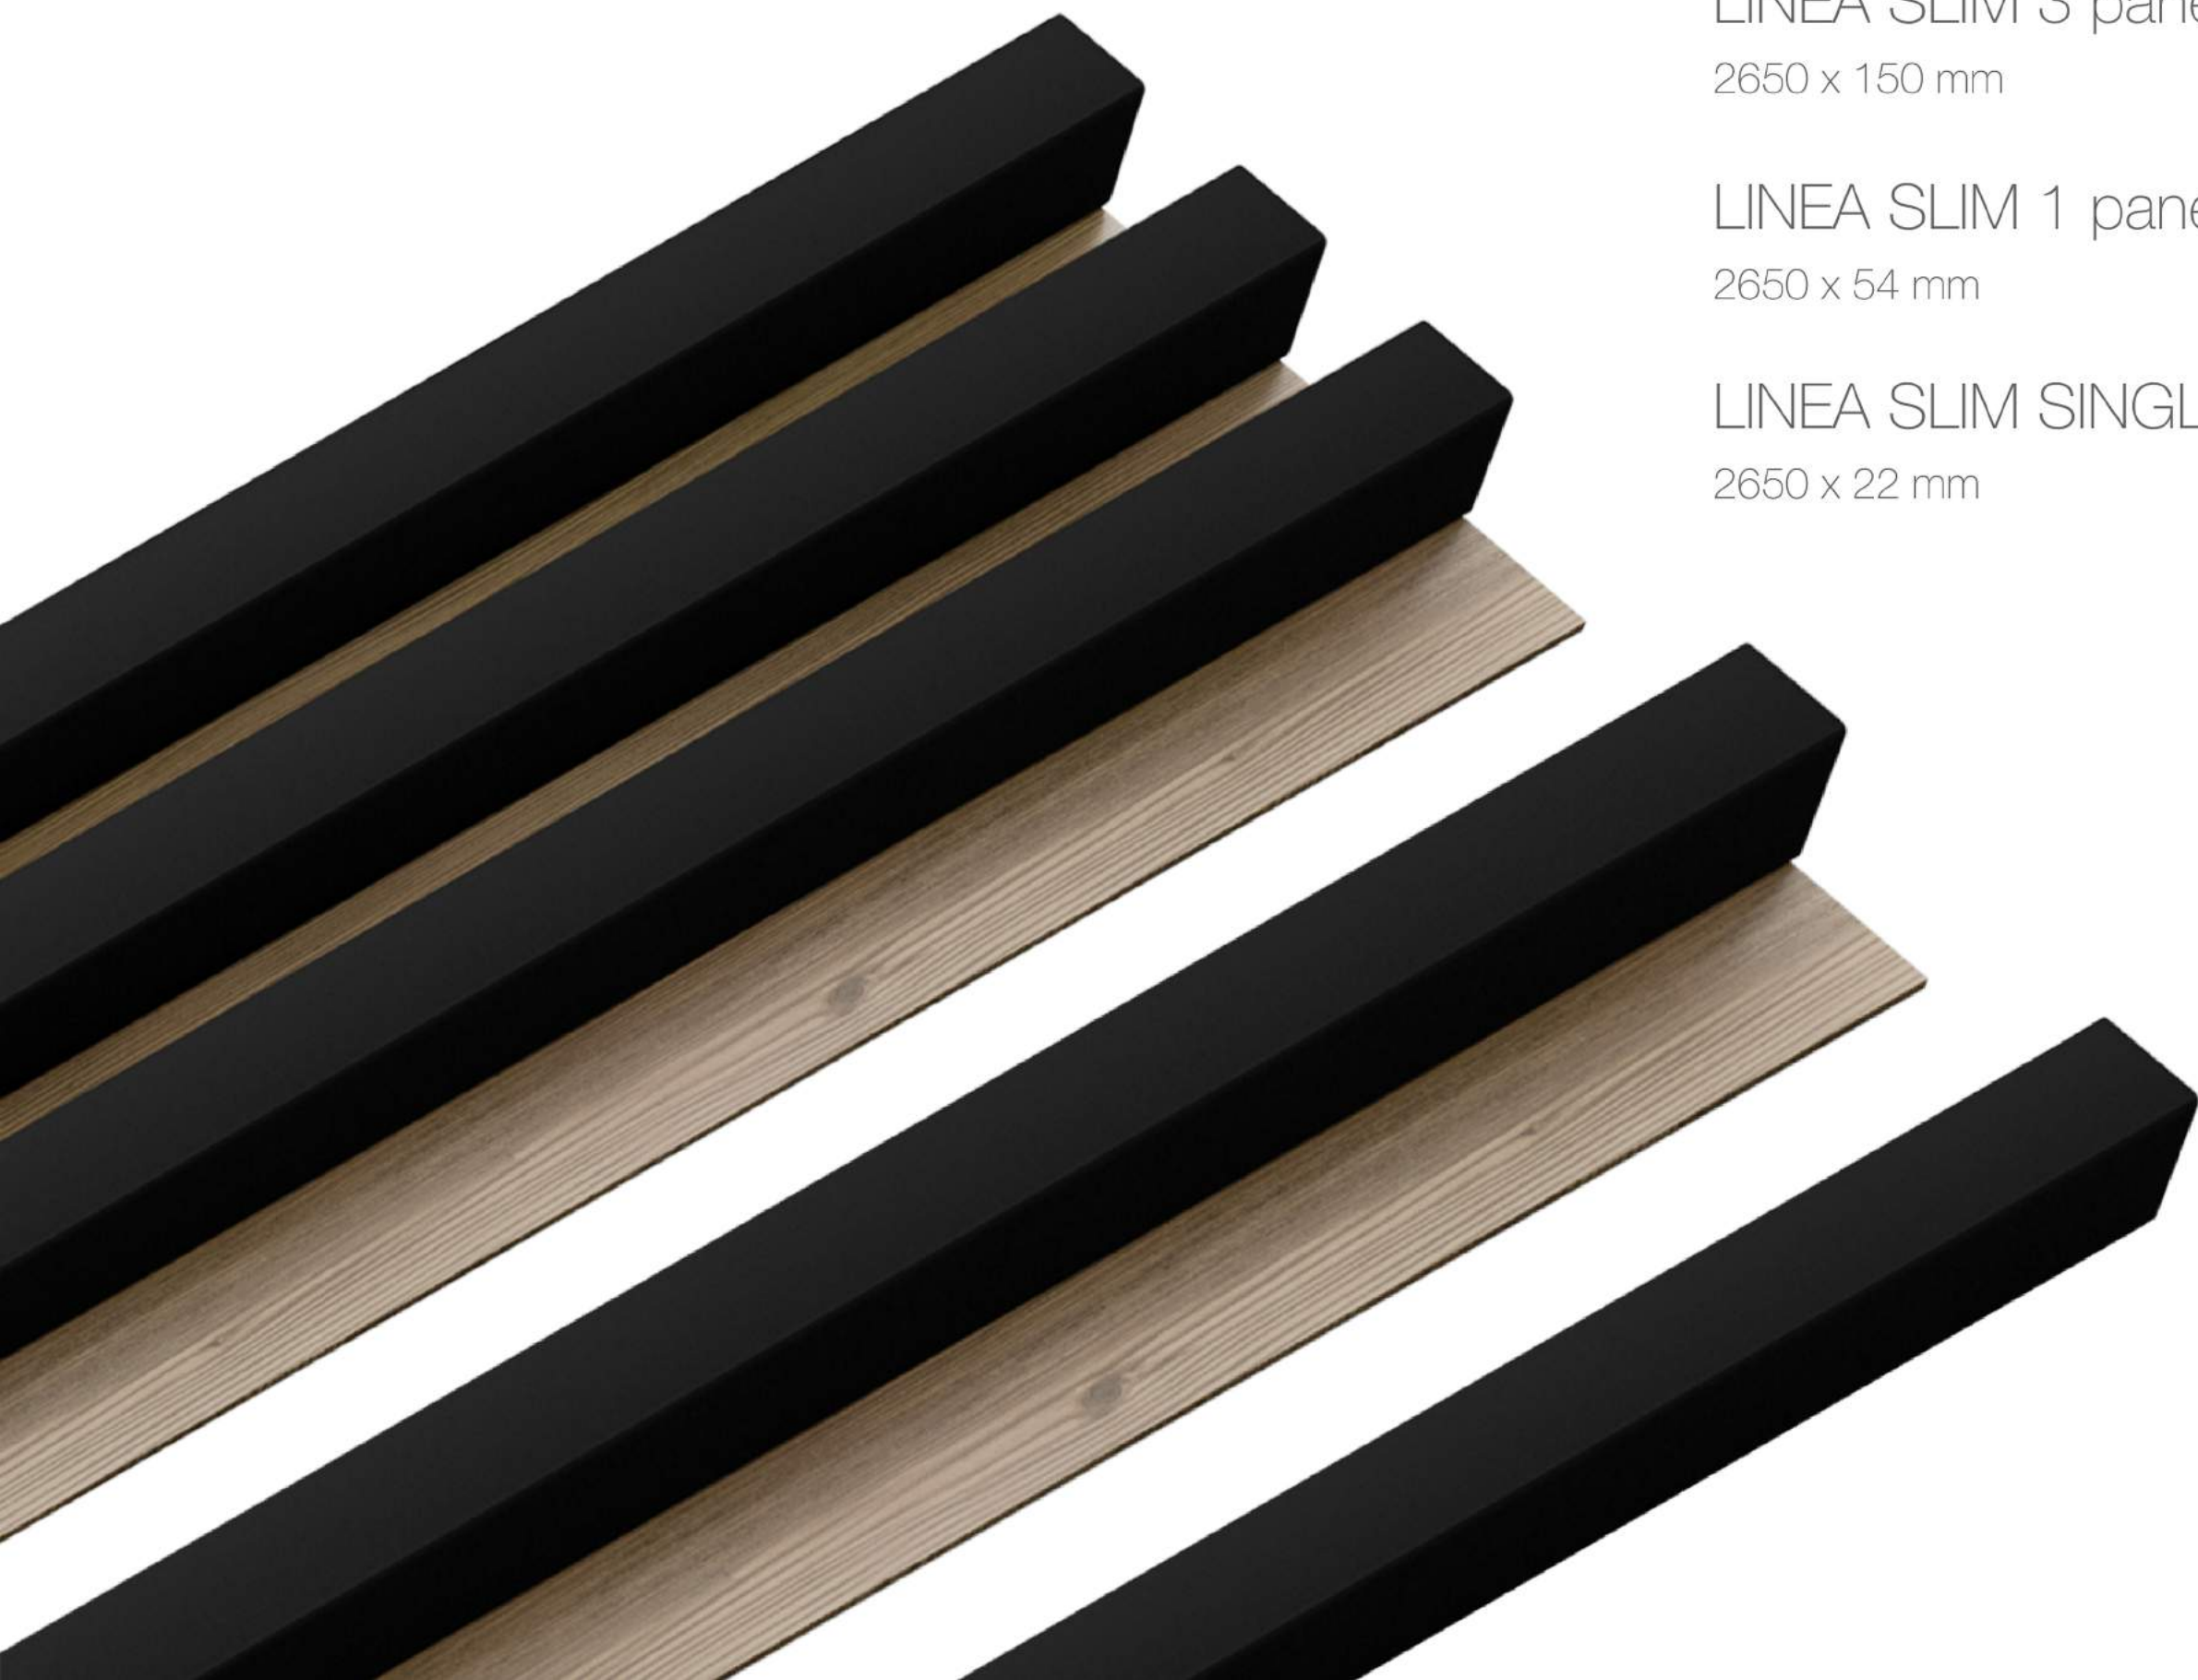

LINEA BLACK

LINEA 3 panel black/oak
2750 x 176 mm

LINEA 1 panel black/oak
2750 x 64 mm

LINEA black
2750 x 28 mm

LINEA SLIM BLACK

LINEA SLIM 3 panel black/oak
2650 x 150 mm

LINEA SLIM 1 panel black/oak
2650 x 54 mm

LINEA SLIM SINGLE black
2650 x 22 mm

WHITE

LINEA WHITE

LINEA 3 panel white/oak
2750 x 176 mm

LINEA 1 panel white/oak
2750 x 64 mm

LINEA SINGLE white
2750 x 28 mm

LINEA SLIM WHITE

LINEA SLIM 3 panel white/oak
2650 x 150 mm

LINEA SLIM 1 panel white/oak
2650 x 54 mm

LINEA SLIM SINGLE white
2650 x 22 mm

HAZELNUT

LINEA COMFORT HAZELNUT

LINEA COMFORT 5 panel hazelnut/black

2650 x 246 x 27 mm

URBAN

LINEA COMFORT URBAN

LINEA COMFORT 5 panel urban/black

2650 x 246 x 27 mm

ACOUSTIC line

slat panels made on a sound-absorbing felt base
available in many color variants

NAVY BLUE

NAVY BLUE

NAVY BLUE felt panel

2650 x 2450 x 22 mm