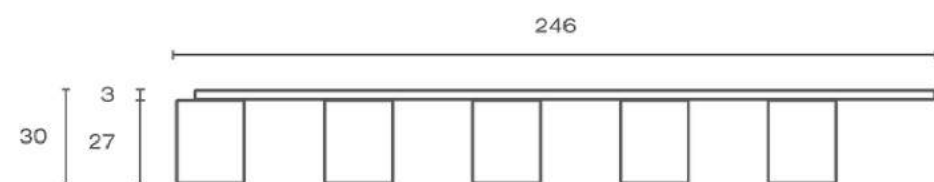

LINEA BLACK

LINEA 3 panel black/oak
2750 x 176 mm

LINEA 1 panel black/oak
2750 x 64 mm

LINEA black
2750 x 28 mm

LINEA SLIM BLACK

LINEA SLIM 3 panel black/oak
2650 x 150 mm

LINEA SLIM 1 panel black/oak
2650 x 54 mm

LINEA SLIM SINGLE black
2650 x 22 mm

WHITE

LINEA WHITE

LINEA 3 panel white/oak
2750 x 176 mm

LINEA 1 panel white/oak
2750 x 64 mm

LINEA SINGLE white
2750 x 28 mm

LINEA SLIM WHITE

LINEA SLIM 3 panel white/oak
2650 x 150 mm

LINEA SLIM 1 panel white/oak
2650 x 54 mm

LINEA SLIM SINGLE white
2650 x 22 mm

HAZELNUT

LINEA COMFORT HAZELNUT

LINEA COMFORT 5 panel hazelnut/black

2650 x 246 x 27 mm

URBAN

LINEA COMFORT URBAN

LINEA COMFORT 5 panel urban/black

2650 x 246 x 27 mm

ACOUSTIC line

slat panels made on a sound-absorbing felt base
available in many color variants

NAVY BLUE

NAVY BLUE

NAVY BLUE felt panel

2650 x 2450 x 22 mm