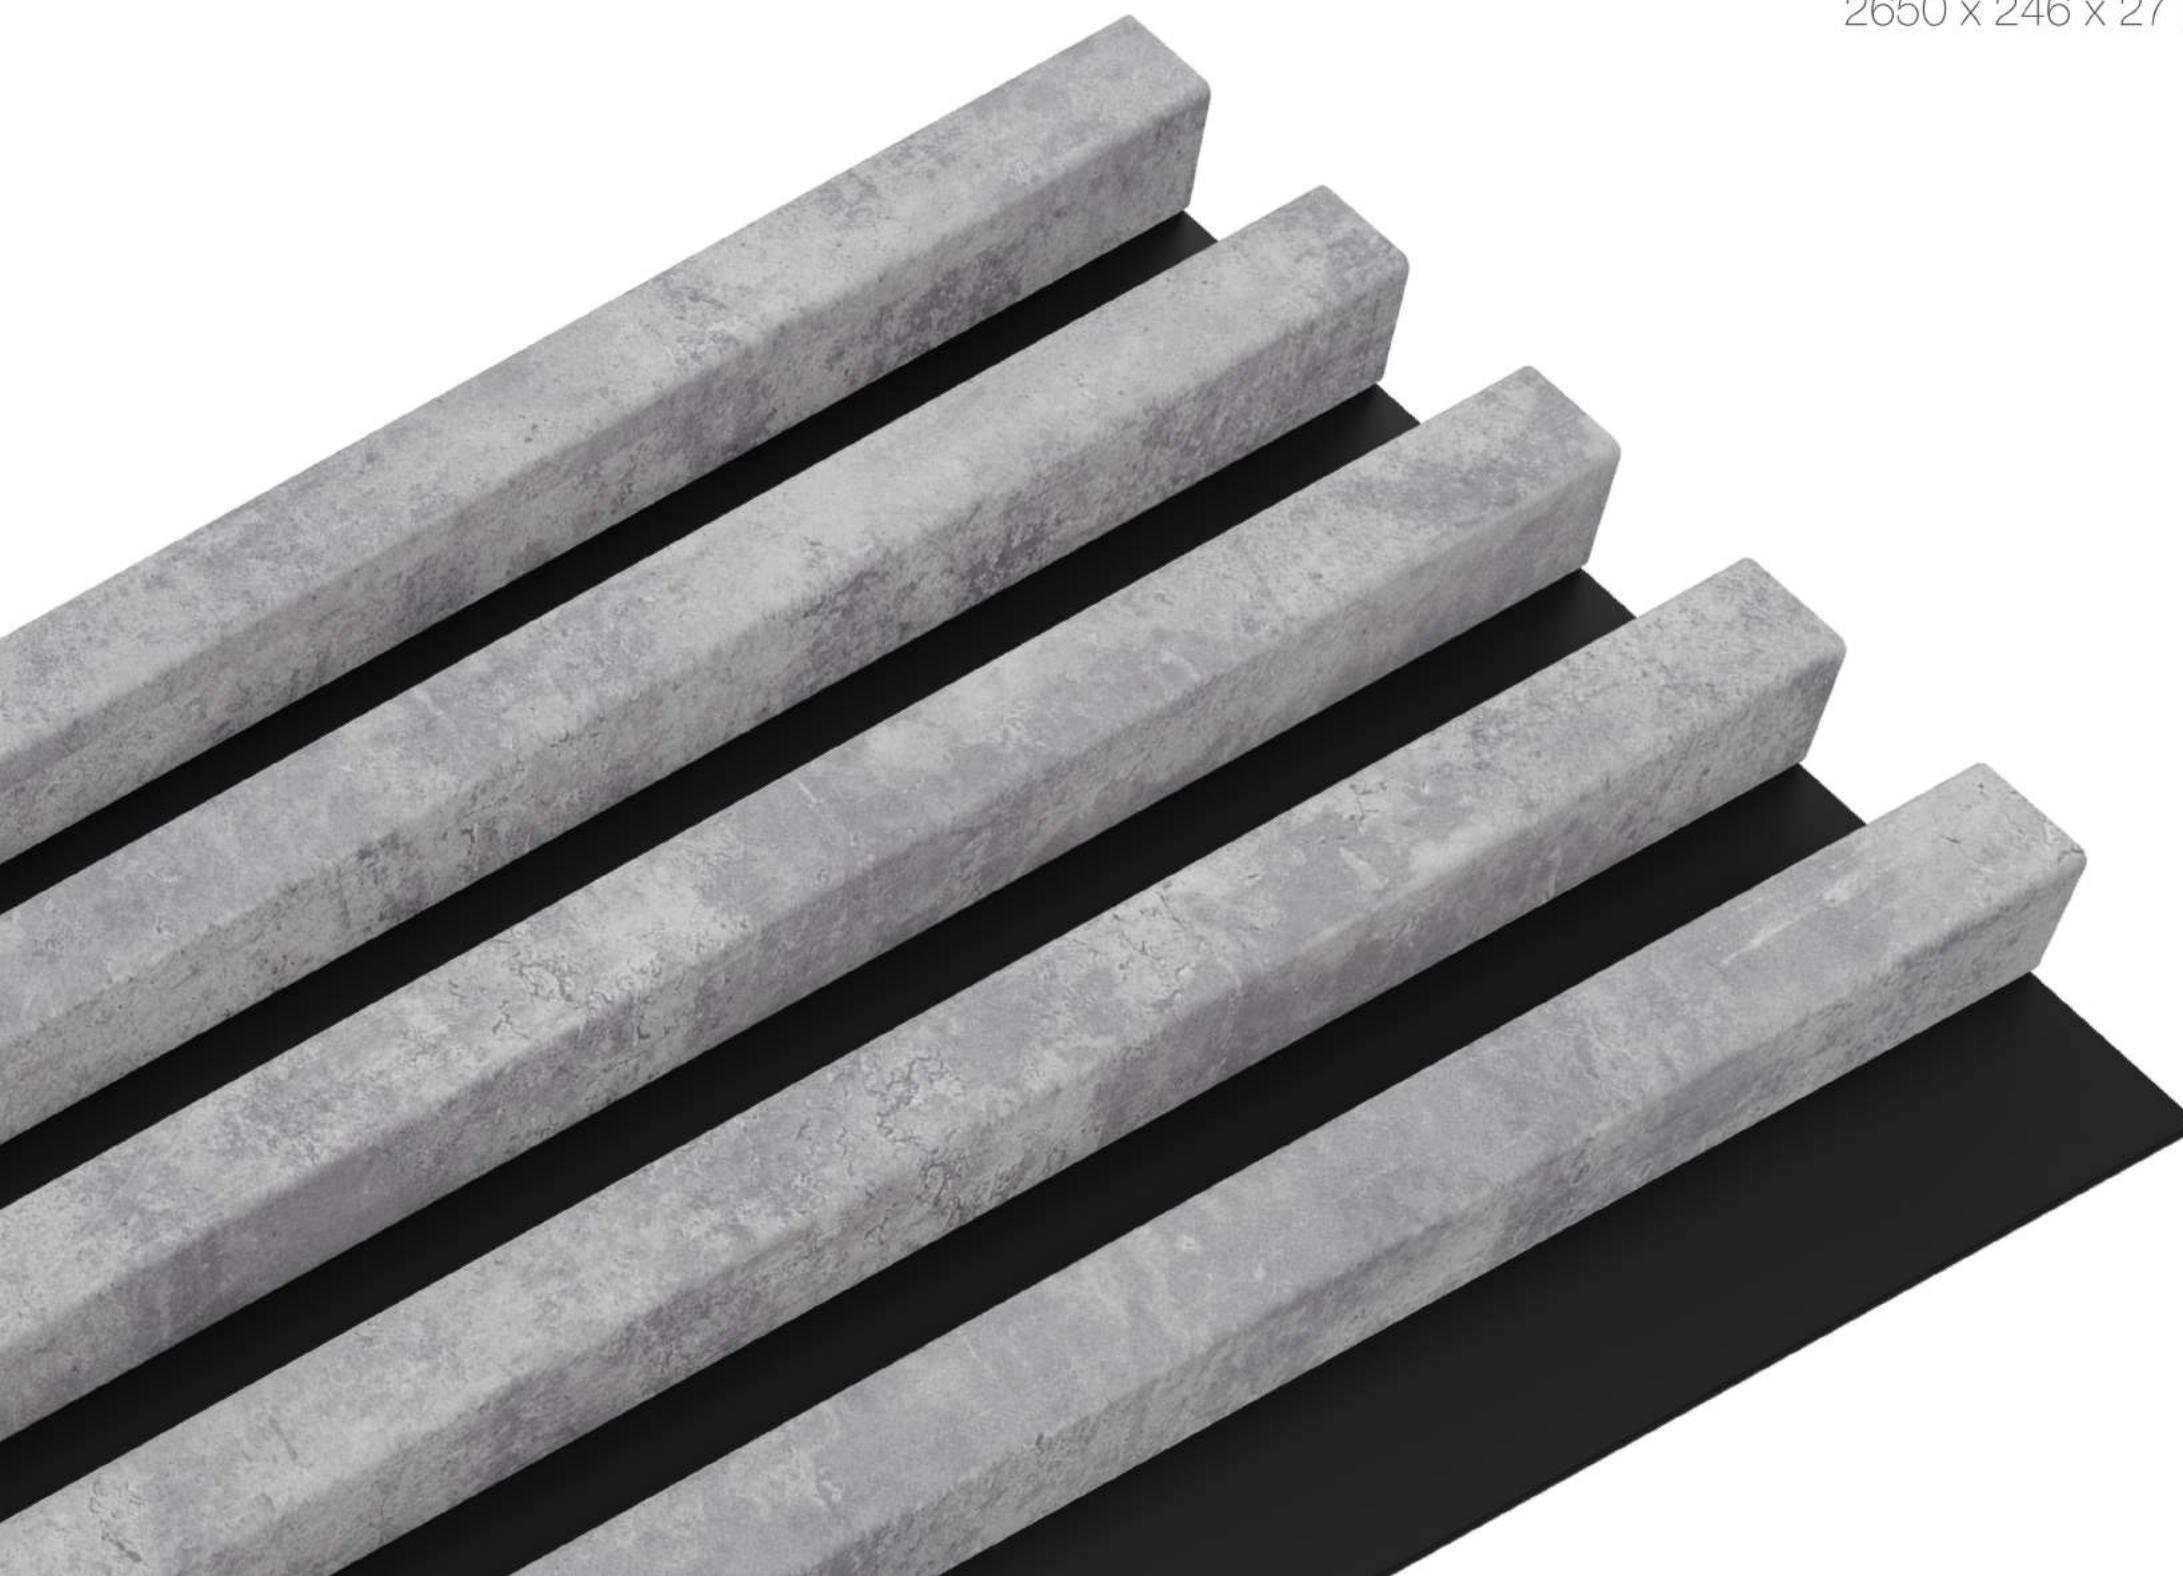

LINEA SLIM SINGLE black
2650 x 22 mm

WHITE

LINEA WHITE

LINEA 3 panel white/oak
2750 x 176 mm

LINEA 1 panel white/oak
2750 x 64 mm

LINEA SINGLE white
2750 x 28 mm

LINEA SLIM WHITE

LINEA SLIM 3 panel white/oak
2650 x 150 mm

LINEA SLIM 1 panel white/oak
2650 x 54 mm

LINEA SLIM SINGLE white
2650 x 22 mm

HAZELNUT

LINEA COMFORT HAZELNUT

LINEA COMFORT 5 panel hazelnut/black

2650 x 246 x 27 mm

URBAN

LINEA COMFORT URBAN

LINEA COMFORT 5 panel urban/black

2650 x 246 x 27 mm

ACOUSTIC line

slat panels made on a sound-absorbing felt base
available in many color variants

NAVY BLUE

NAVY BLUE

NAVY BLUE felt panel

2650 x 2450 x 22 mm