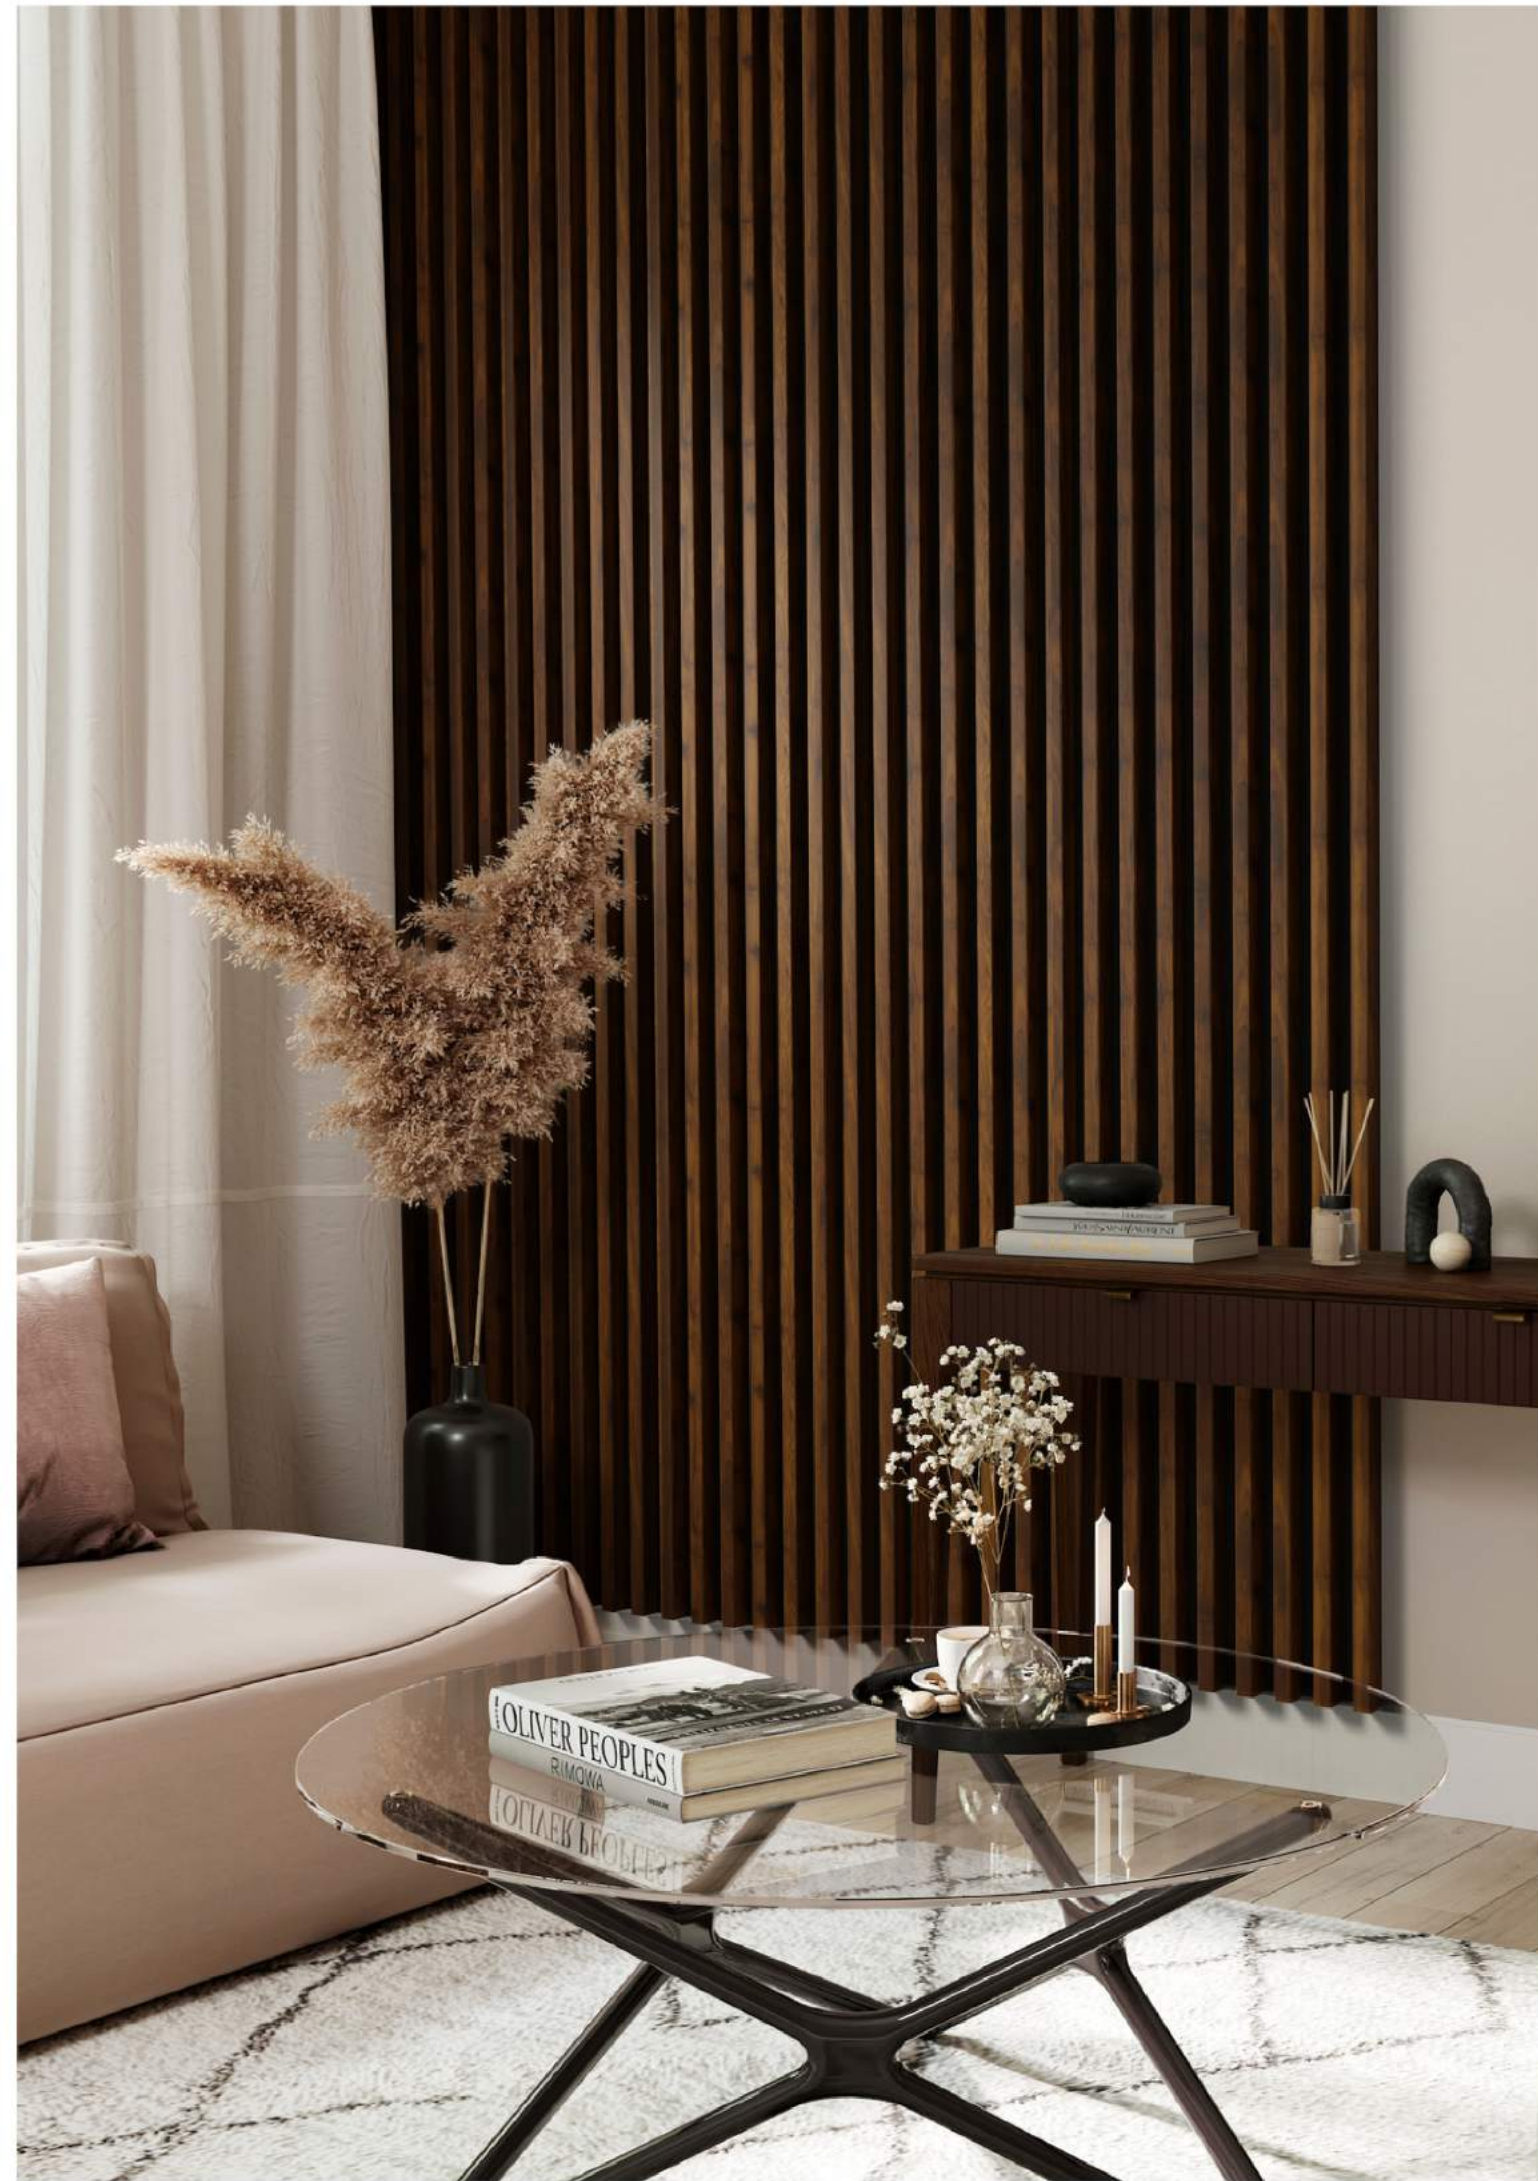

LINEA SLIM SINGLE black
2650 x 22 mm

WHITE

LINEA WHITE

LINEA 3 panel white/oak
2750 x 176 mm

LINEA 1 panel white/oak
2750 x 64 mm

LINEA SINGLE white
2750 x 28 mm

LINEA SLIM WHITE

LINEA SLIM 3 panel white/oak
2650 x 150 mm

LINEA SLIM 1 panel white/oak
2650 x 54 mm

LINEA SLIM SINGLE white
2650 x 22 mm

HAZELNUT

LINEA COMFORT HAZELNUT

LINEA COMFORT 5 panel hazelnut/black

2650 x 246 x 27 mm

URBAN

LINEA COMFORT URBAN

LINEA COMFORT 5 panel urban/black

2650 x 246 x 27 mm

ACOUSTIC line

slat panels made on a sound-absorbing felt base
available in many color variants

NAVY BLUE

NAVY BLUE

NAVY BLUE felt panel

2650 x 2450 x 22 mm