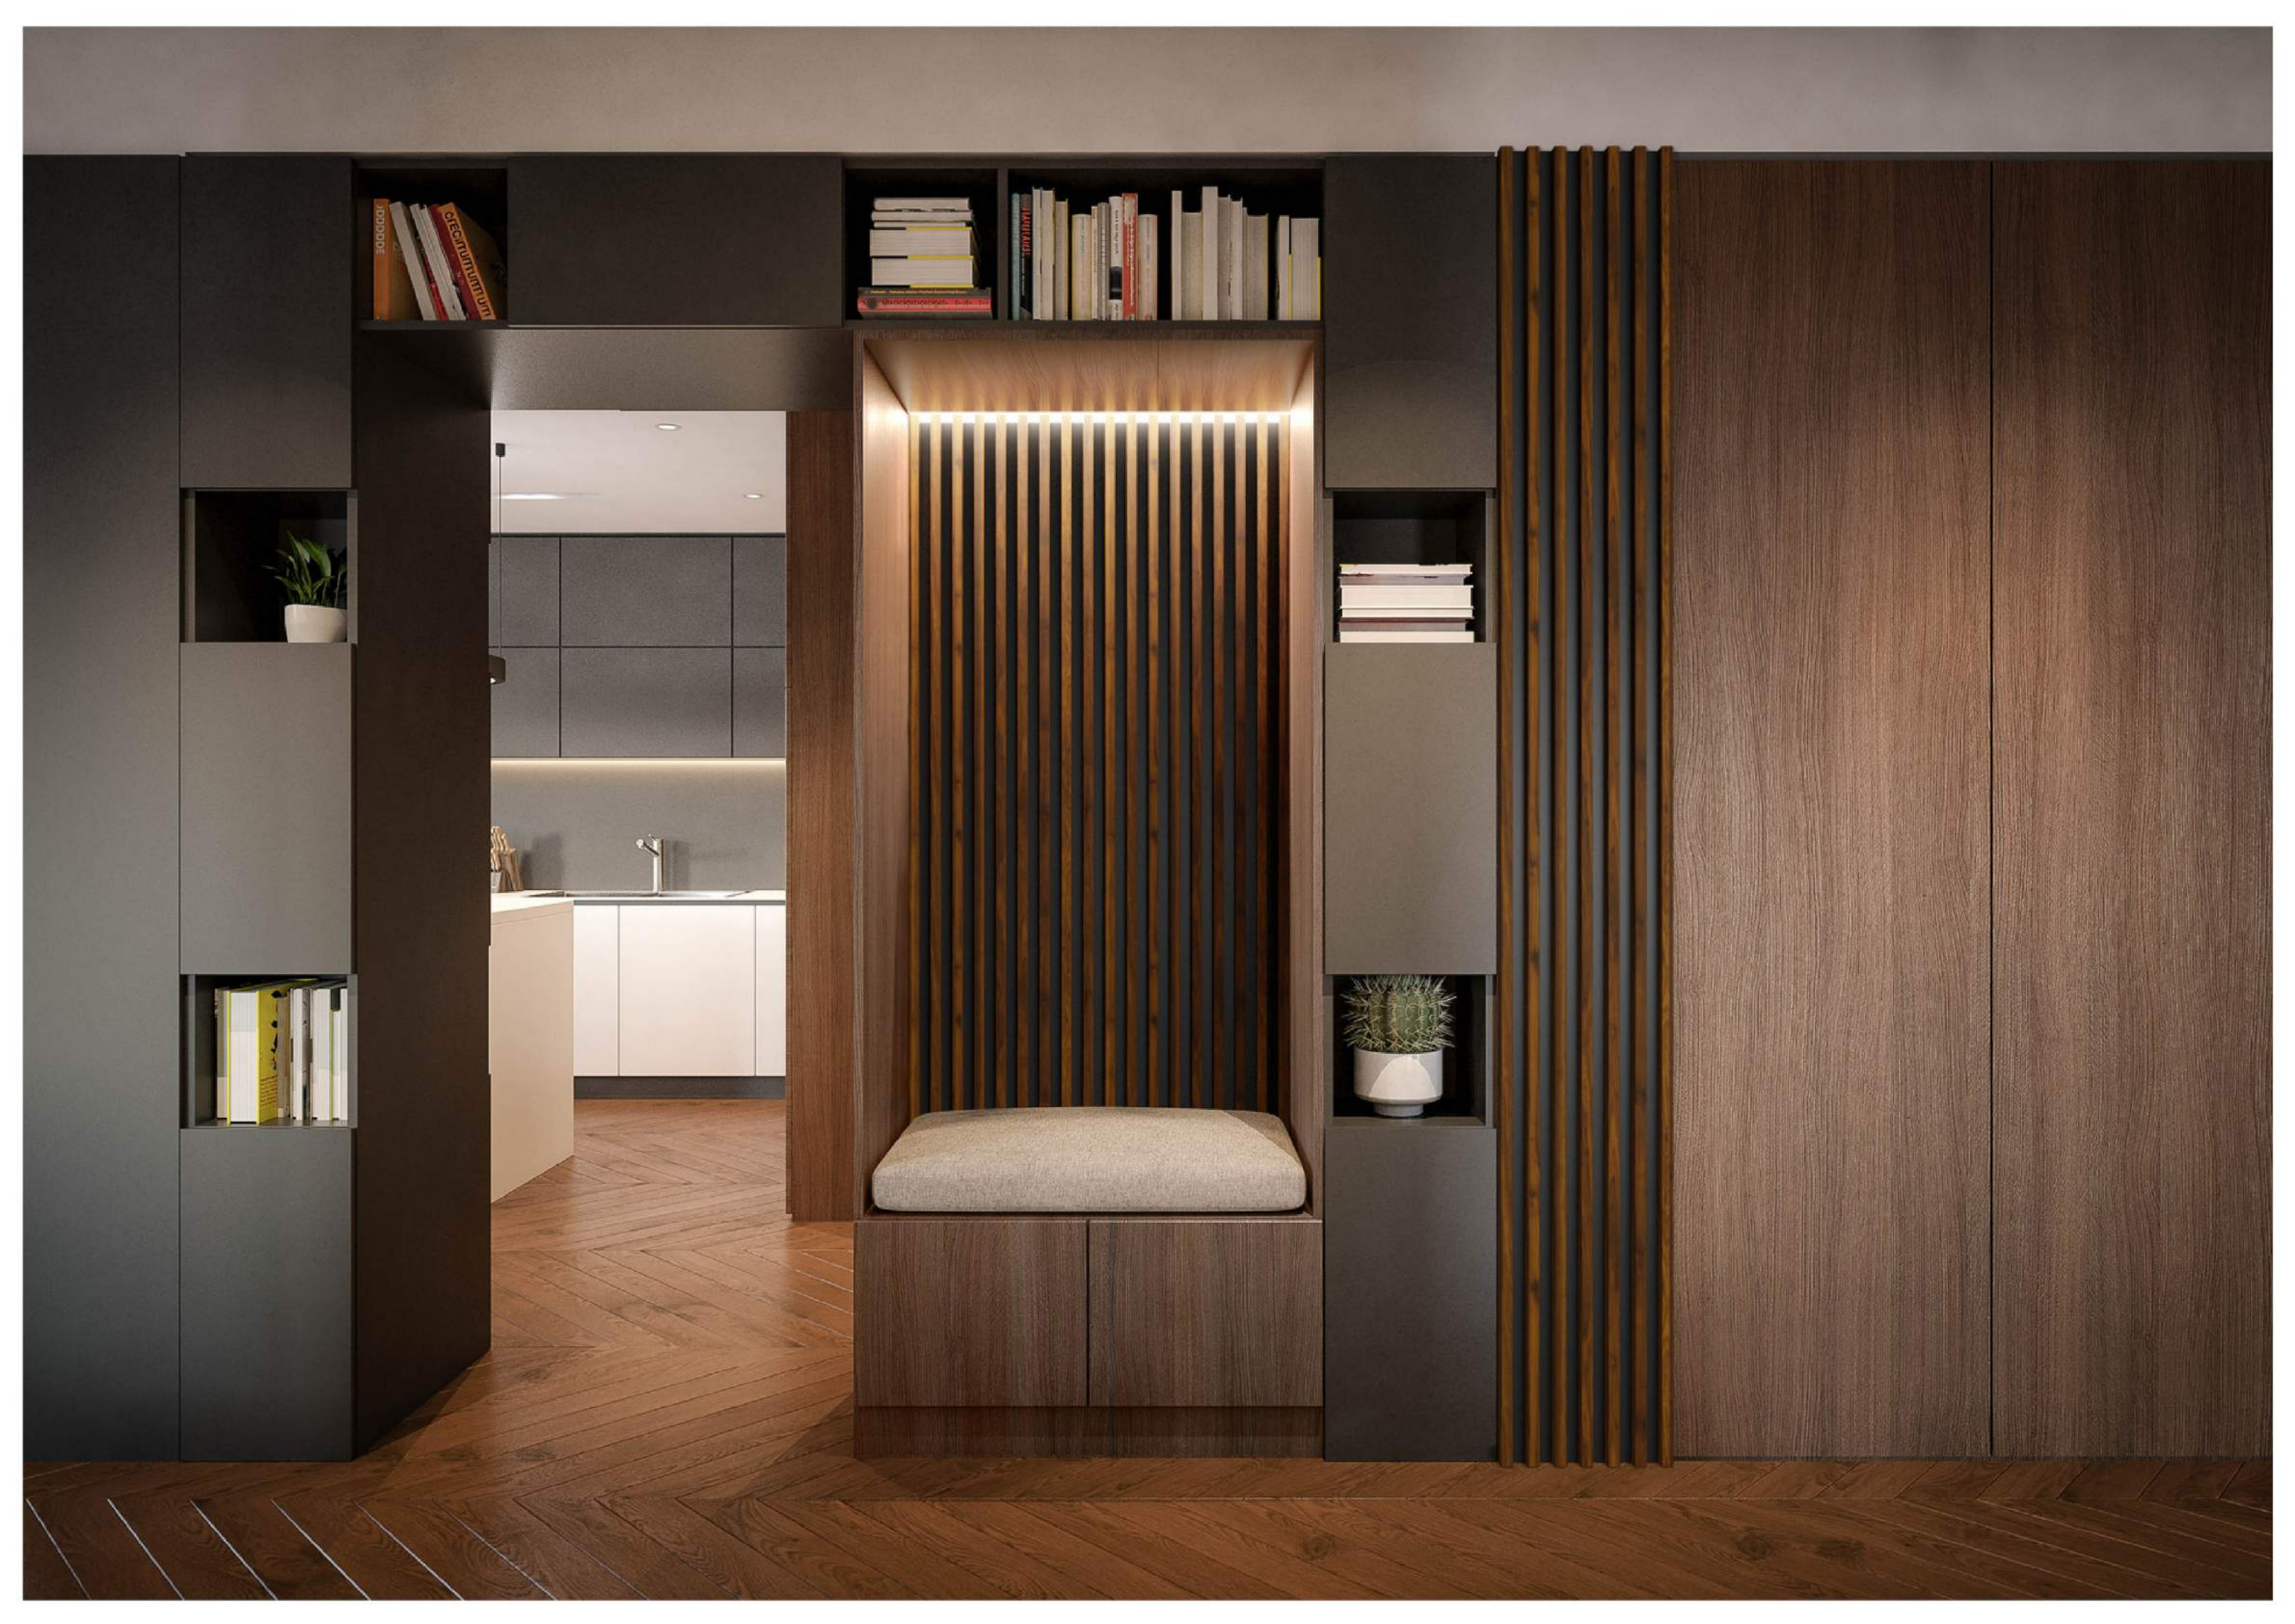

LINEA SLIM SINGLE black
2650 x 22 mm

WHITE

LINEA WHITE

LINEA 3 panel white/oak
2750 x 176 mm

LINEA 1 panel white/oak
2750 x 64 mm

LINEA SINGLE white
2750 x 28 mm

LINEA SLIM WHITE

LINEA SLIM 3 panel white/oak
2650 x 150 mm

LINEA SLIM 1 panel white/oak
2650 x 54 mm

LINEA SLIM SINGLE white
2650 x 22 mm

HAZELNUT

LINEA COMFORT HAZELNUT

LINEA COMFORT 5 panel hazelnut/black

2650 x 246 x 27 mm

URBAN

LINEA COMFORT URBAN

LINEA COMFORT 5 panel urban/black

2650 x 246 x 27 mm

ACOUSTIC line

slat panels made on a sound-absorbing felt base
available in many color variants

NAVY BLUE

NAVY BLUE

NAVY BLUE felt panel

2650 x 2450 x 22 mm