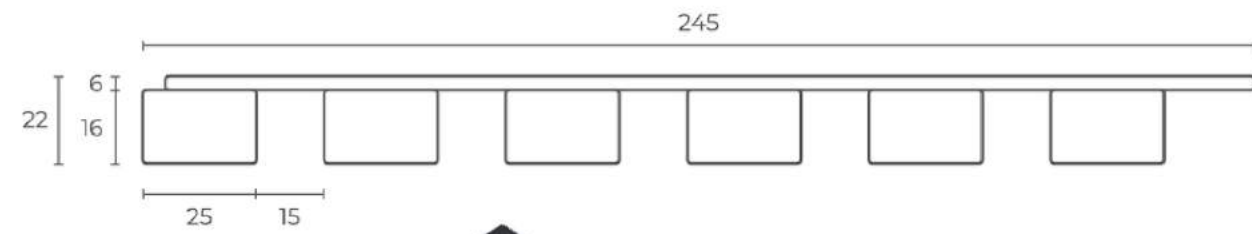

LINEA BLACK

LINEA 3 panel black/oak
2750 x 176 mm

LINEA 1 panel black/oak
2750 x 64 mm

LINEA black
2750 x 28 mm

LINEA SLIM BLACK

LINEA SLIM 3 panel black/oak
2650 x 150 mm

LINEA SLIM 1 panel black/oak
2650 x 54 mm

LINEA SLIM SINGLE black
2650 x 22 mm

WHITE

LINEA WHITE

LINEA 3 panel white/oak
2750 x 176 mm

LINEA 1 panel white/oak
2750 x 64 mm

LINEA SINGLE white
2750 x 28 mm

LINEA SLIM WHITE

LINEA SLIM 3 panel white/oak
2650 x 150 mm

LINEA SLIM 1 panel white/oak
2650 x 54 mm

LINEA SLIM SINGLE white
2650 x 22 mm

HAZELNUT

LINEA COMFORT HAZELNUT

LINEA COMFORT 5 panel hazelnut/black

2650 x 246 x 27 mm

URBAN

LINEA COMFORT URBAN

LINEA COMFORT 5 panel urban/black

2650 x 246 x 27 mm

ACOUSTIC line

slat panels made on a sound-absorbing felt base
available in many color variants

NAVY BLUE

NAVY BLUE

NAVY BLUE felt panel

2650 x 2450 x 22 mm