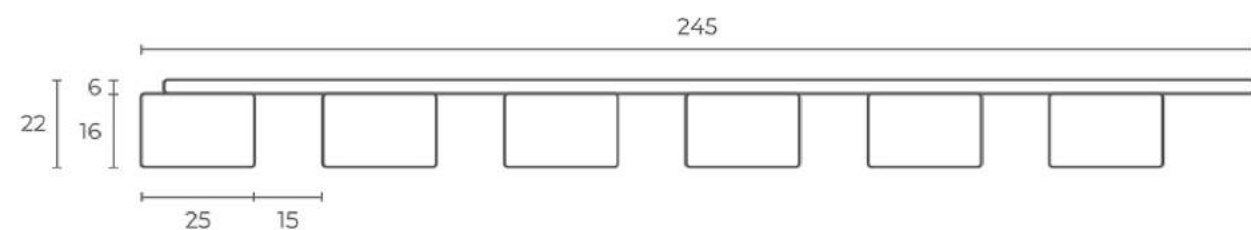

SMOKE BLUE

SMOKE BLUE

SMOKE BLUE felt panel

2650 x 245 x 22 mm

GLACIER GREY

GLACIER GREY

GLACIER GREY felt panel

2650 x 245 x 22 mm

ESOTICA

ESOTICA

ESOTICA felt panel

2650 x 245 x 22 mm

HAKIRA BEIGE

HAKIRA BEIGE

HAKIRA BEIGE felt panel

2650 x 245 x 22 mm