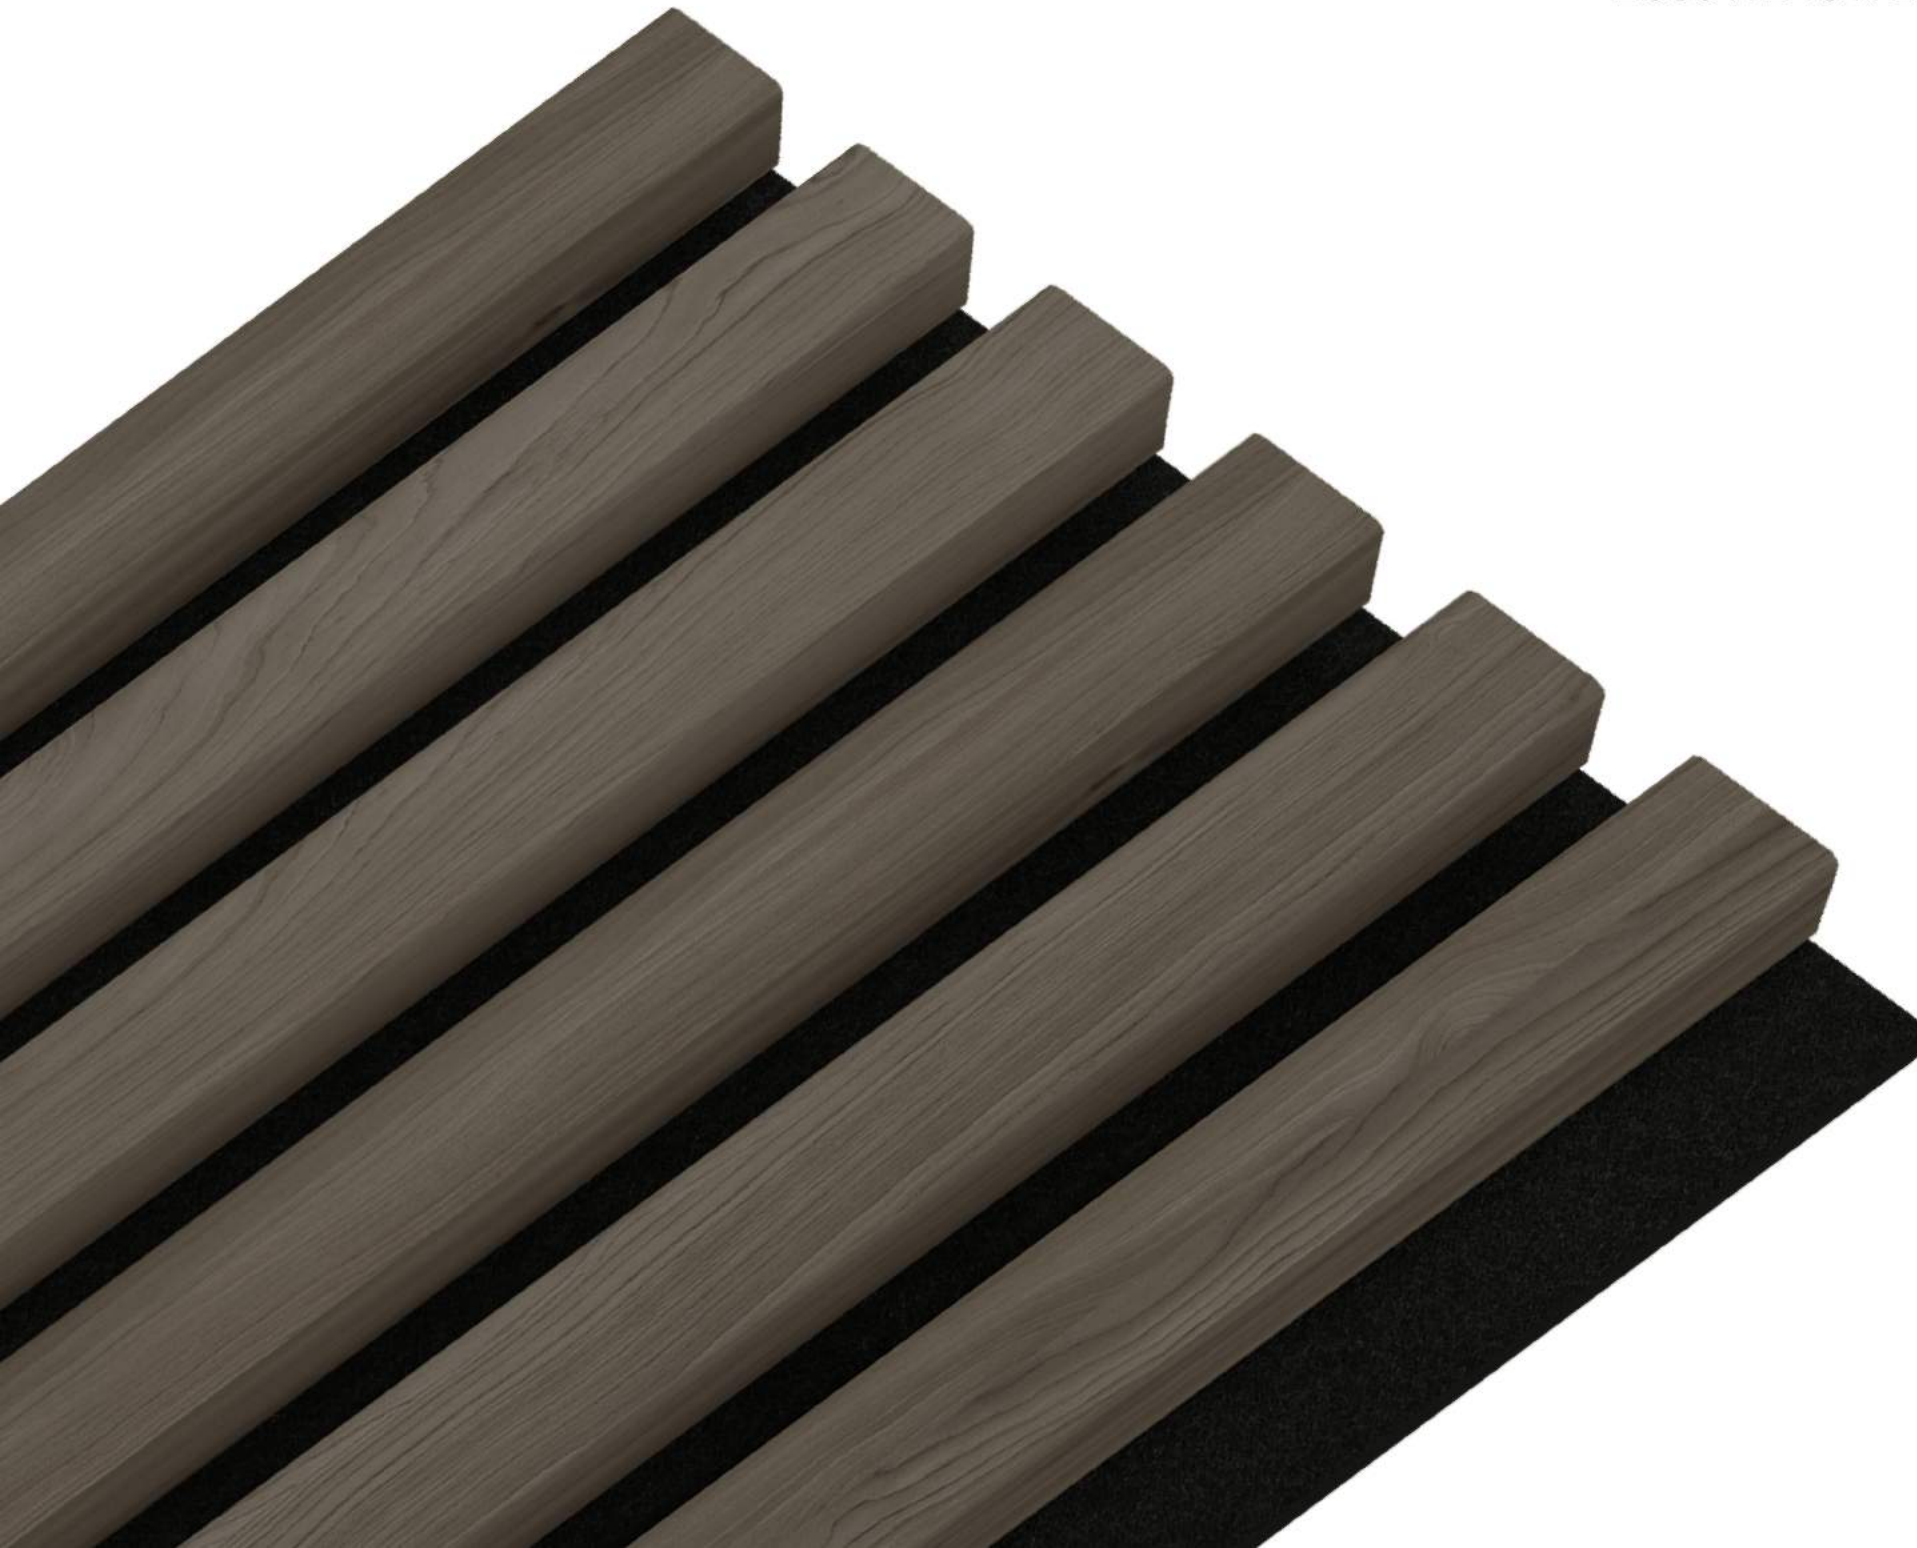

ESOTICA

ESOTICA

ESOTICA felt panel

2650 x 245 x 22 mm

HAKIRA BEIGE

HAKIRA BEIGE

HAKIRA BEIGE felt panel

2650 x 245 x 22 mm

LINEA COMFORT HAZELNUT

LINEA SINGLE OAK

LINEA COMFORT URBAN

LINEA SLIM SINGLE OAK

ACOUSTIC LINE ESOTICA

LINEA OAK/BLACK

LINEA COMFORT HAZELNUT

LINEA SLIM OAK/BLACK

LINEA COMFORT URBAN

LINEA SLIM OAK/BLACK

LINEA BLACK

LINEA WHITE/OAK

LINEA SLIM BLACK/OAK

LINEA COMFORT HAZELNUT

LINEA BLACK SINGLE

polish producer