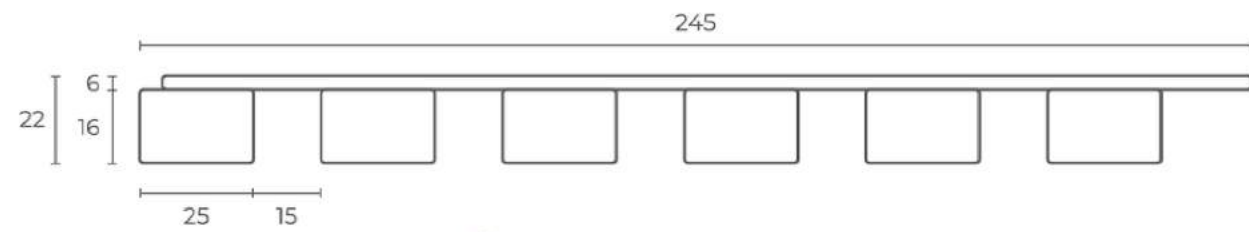

SMOKE BLUE

SMOKE BLUE

SMOKE BLUE felt panel

2650 x 245 x 22 mm

GLACIER GREY

GLACIER GREY

GLACIER GREY felt panel

2650 x 245 x 22 mm

ESOTICA

ESOTICA

ESOTICA felt panel

2650 x 245 x 22 mm

HAKIRA BEIGE

HAKIRA BEIGE

HAKIRA BEIGE felt panel

2650 x 245 x 22 mm