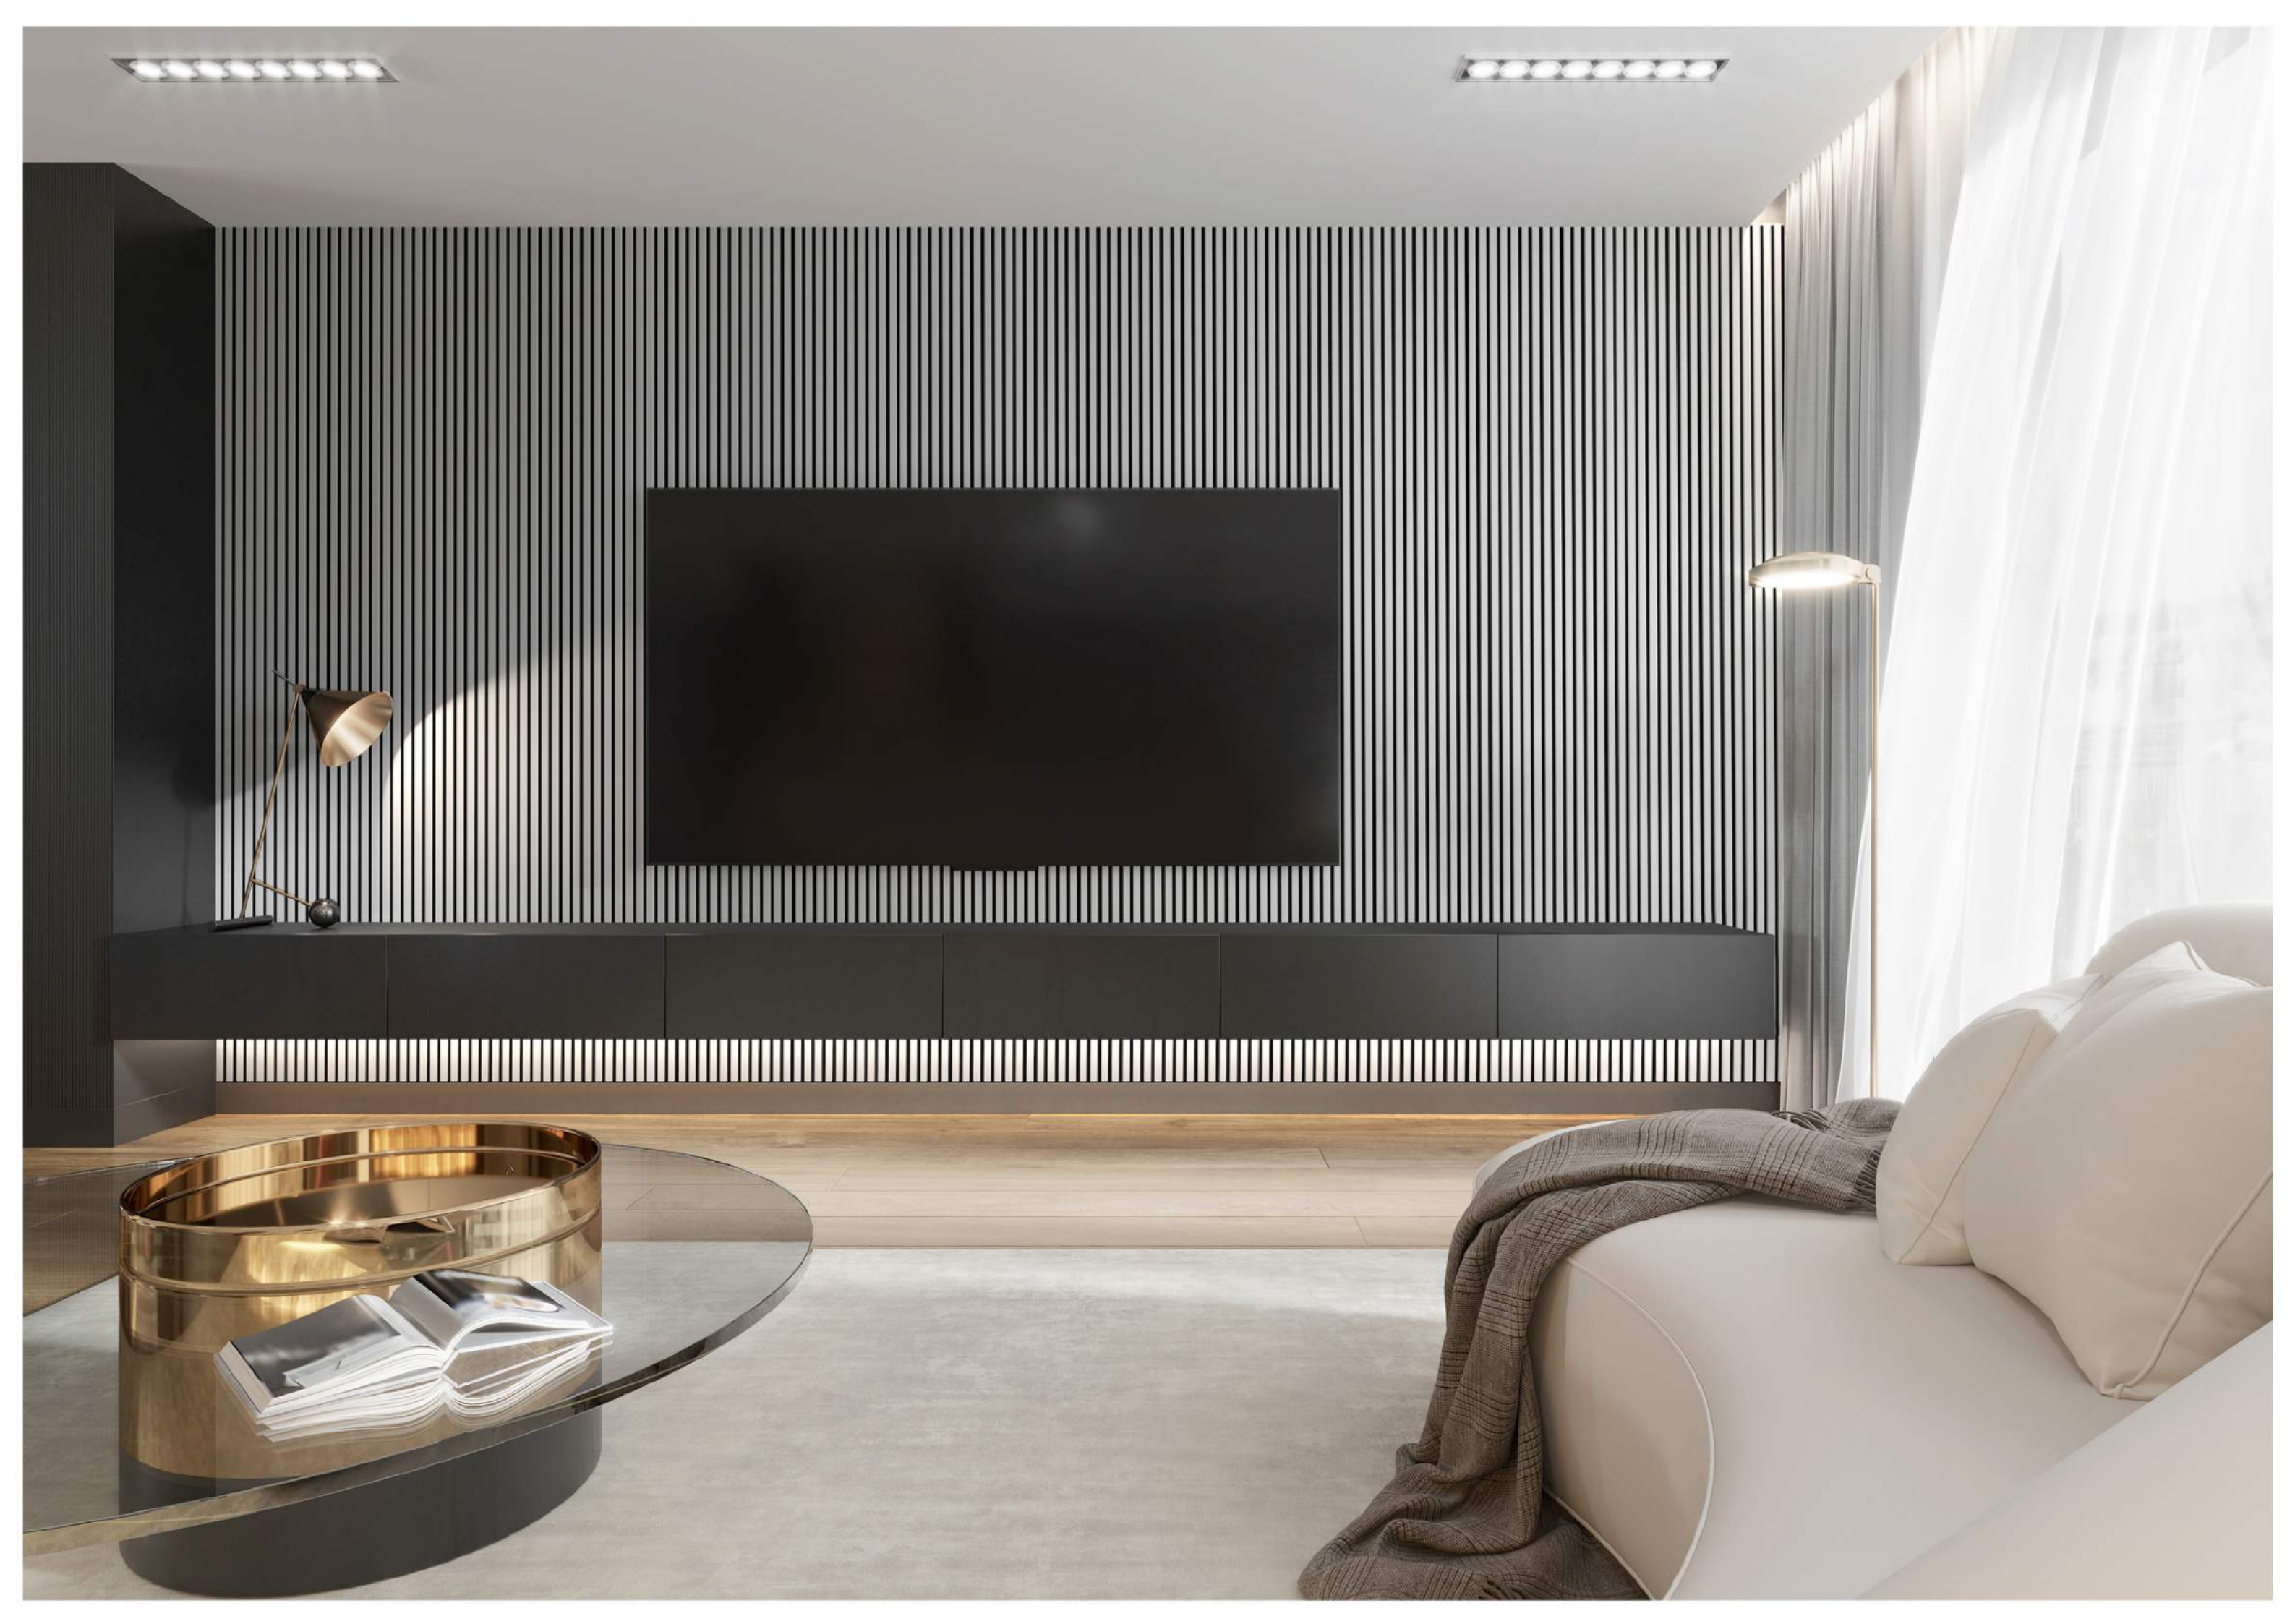

SMOKE BLUE

SMOKE BLUE

SMOKE BLUE felt panel

2650 x 245 x 22 mm

GLACIER GREY

GLACIER GREY

GLACIER GREY felt panel

2650 x 245 x 22 mm