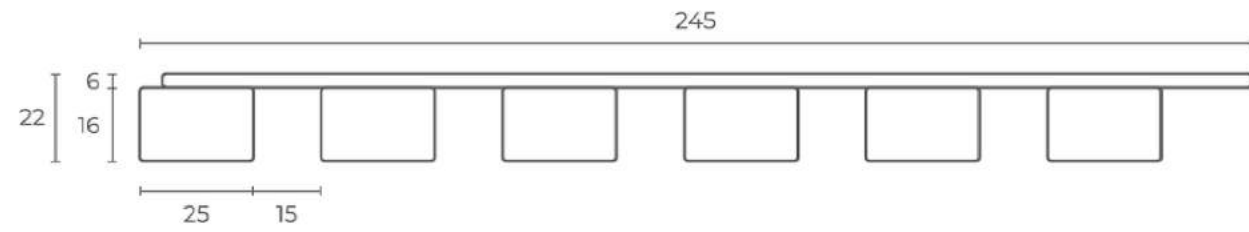

SMOKE BLUE

SMOKE BLUE

SMOKE BLUE felt panel

2650 x 245 x 22 mm

GLACIER GREY

GLACIER GREY

GLACIER GREY felt panel

2650 x 245 x 22 mm

ESOTICA

ESOTICA

ESOTICA felt panel

2650 x 245 x 22 mm

HAKIRA BEIGE

HAKIRA BEIGE

HAKIRA BEIGE felt panel

2650 x 245 x 22 mm