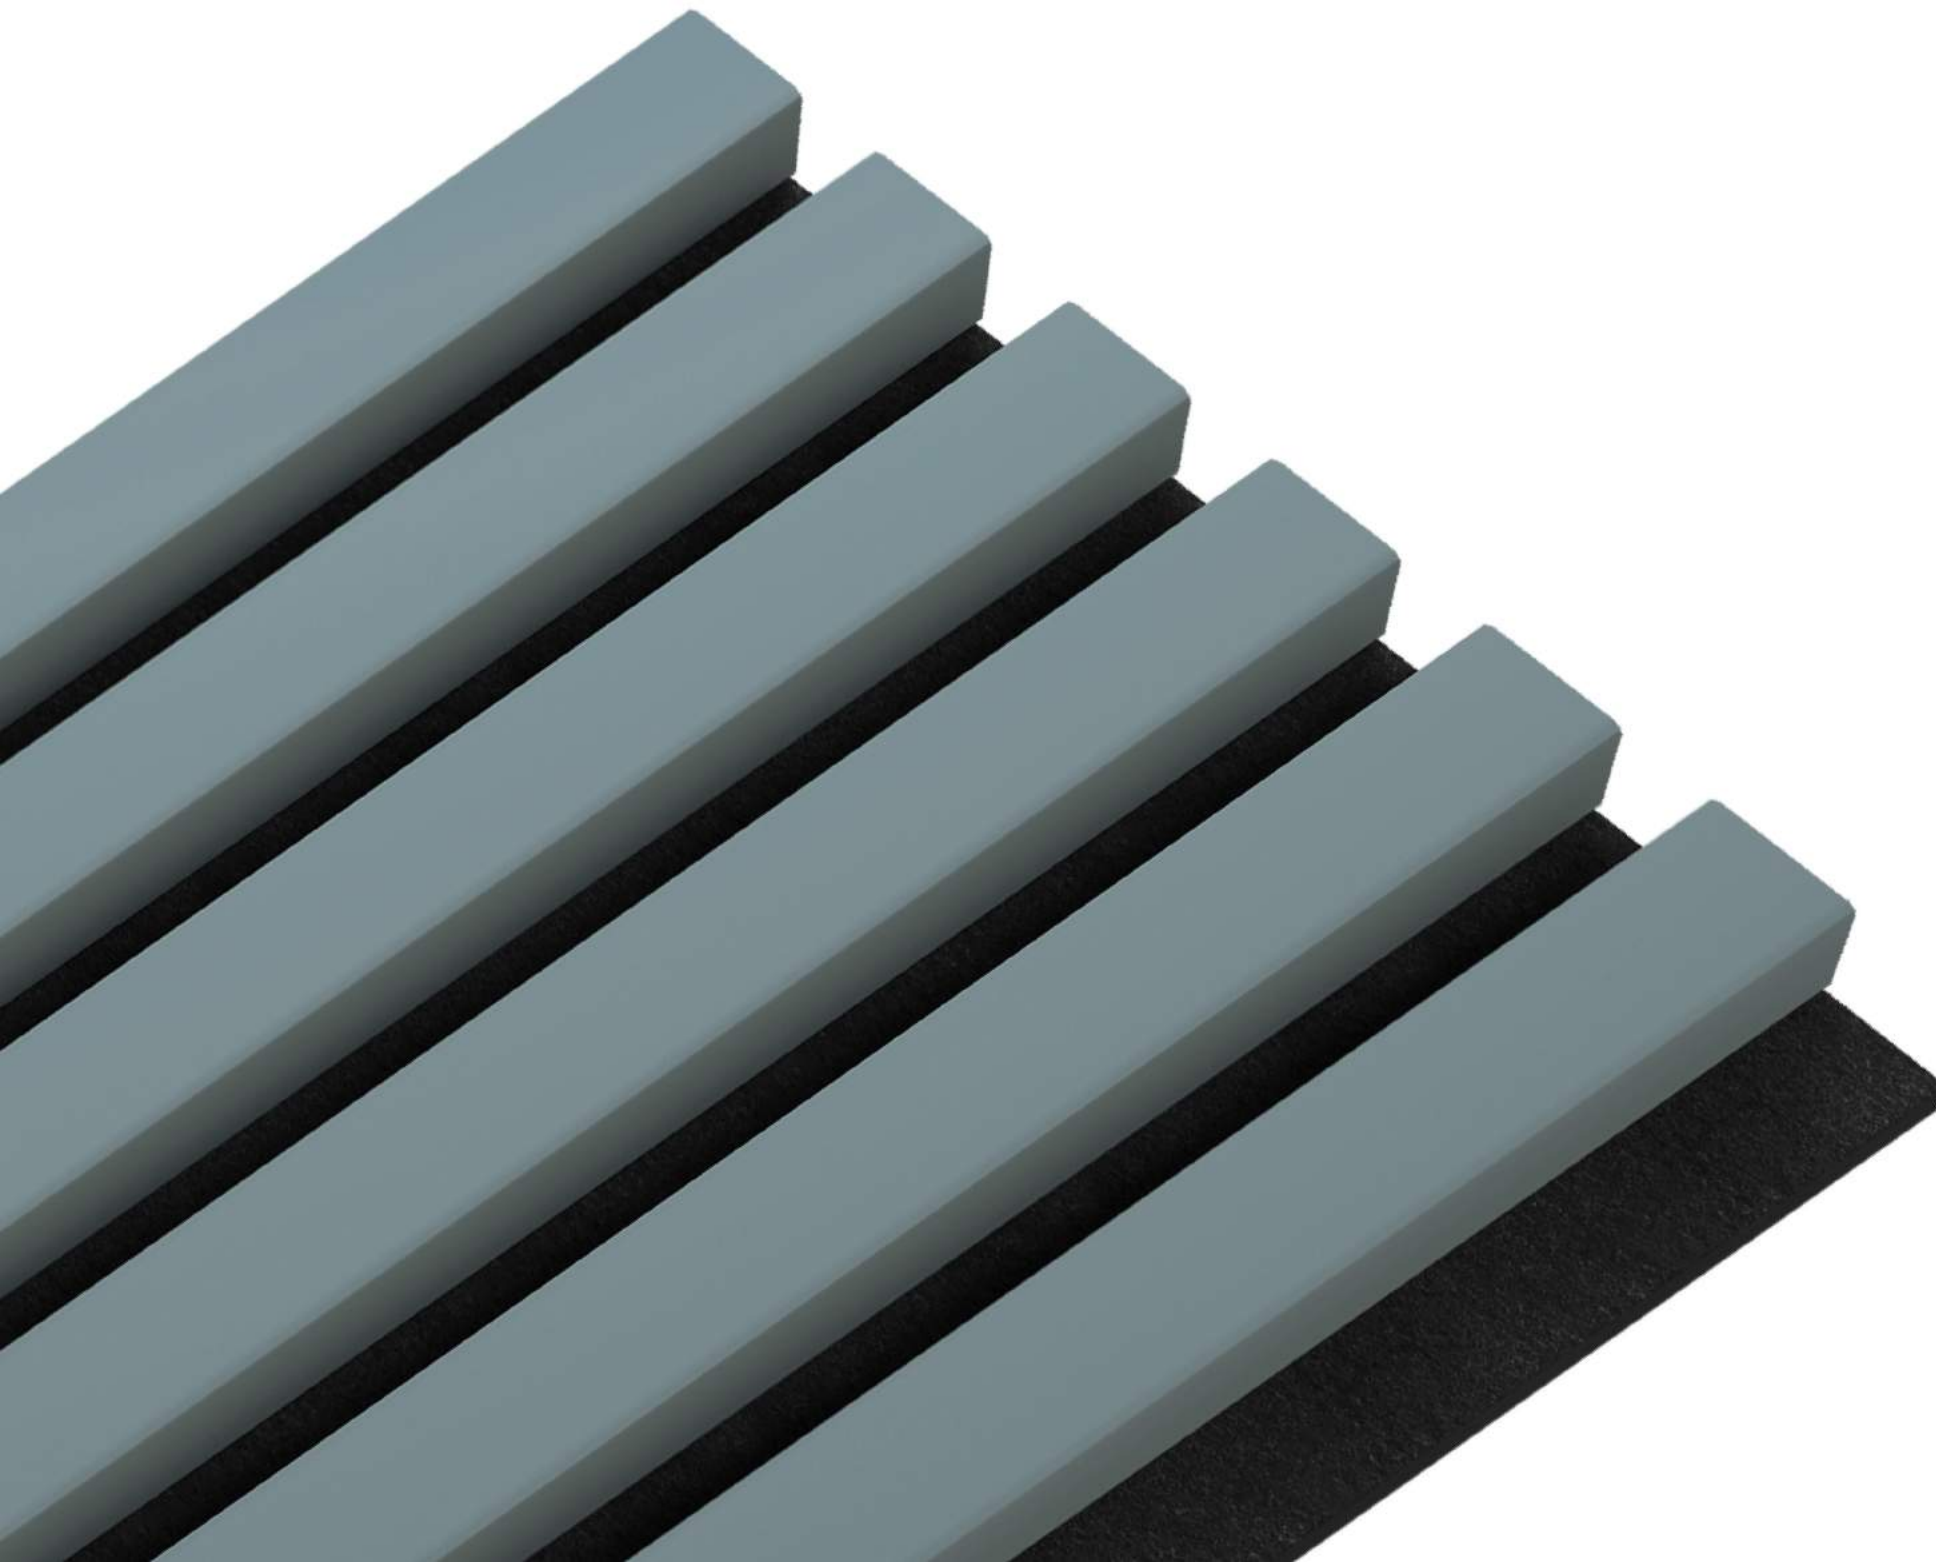

SMOKE BLUE

SMOKE BLUE

SMOKE BLUE felt panel

2650 x 245 x 22 mm

GLACIER GREY

GLACIER GREY

GLACIER GREY felt panel

2650 x 245 x 22 mm

ESOTICA

ESOTICA

ESOTICA felt panel

2650 x 245 x 22 mm

HAKIRA BEIGE

HAKIRA BEIGE

HAKIRA BEIGE felt panel

2650 x 245 x 22 mm

LINEA COMFORT HAZELNUT

LINEA SINGLE OAK

LINEA COMFORT URBAN

LINEA SLIM SINGLE OAK

ACOUSTIC LINE ESOTICA

LINEA OAK/BLACK

LINEA COMFORT HAZELNUT

LINEA SLIM OAK/BLACK

LINEA COMFORT URBAN

LINEA SLIM OAK/BLACK

LINEA BLACK

LINEA WHITE/OAK

LINEA SLIM BLACK/OAK

LINEA COMFORT HAZELNUT

LINEA BLACK SINGLE

polish producer