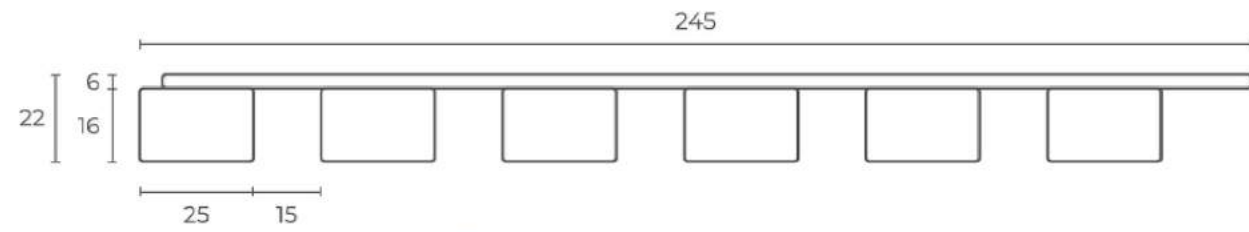

SMOKE BLUE

SMOKE BLUE

SMOKE BLUE felt panel

2650 x 245 x 22 mm

GLACIER GREY

GLACIER GREY

GLACIER GREY felt panel

2650 x 245 x 22 mm

ESOTICA

ESOTICA

ESOTICA felt panel

2650 x 245 x 22 mm

HAKIRA BEIGE

HAKIRA BEIGE

HAKIRA BEIGE felt panel

2650 x 245 x 22 mm