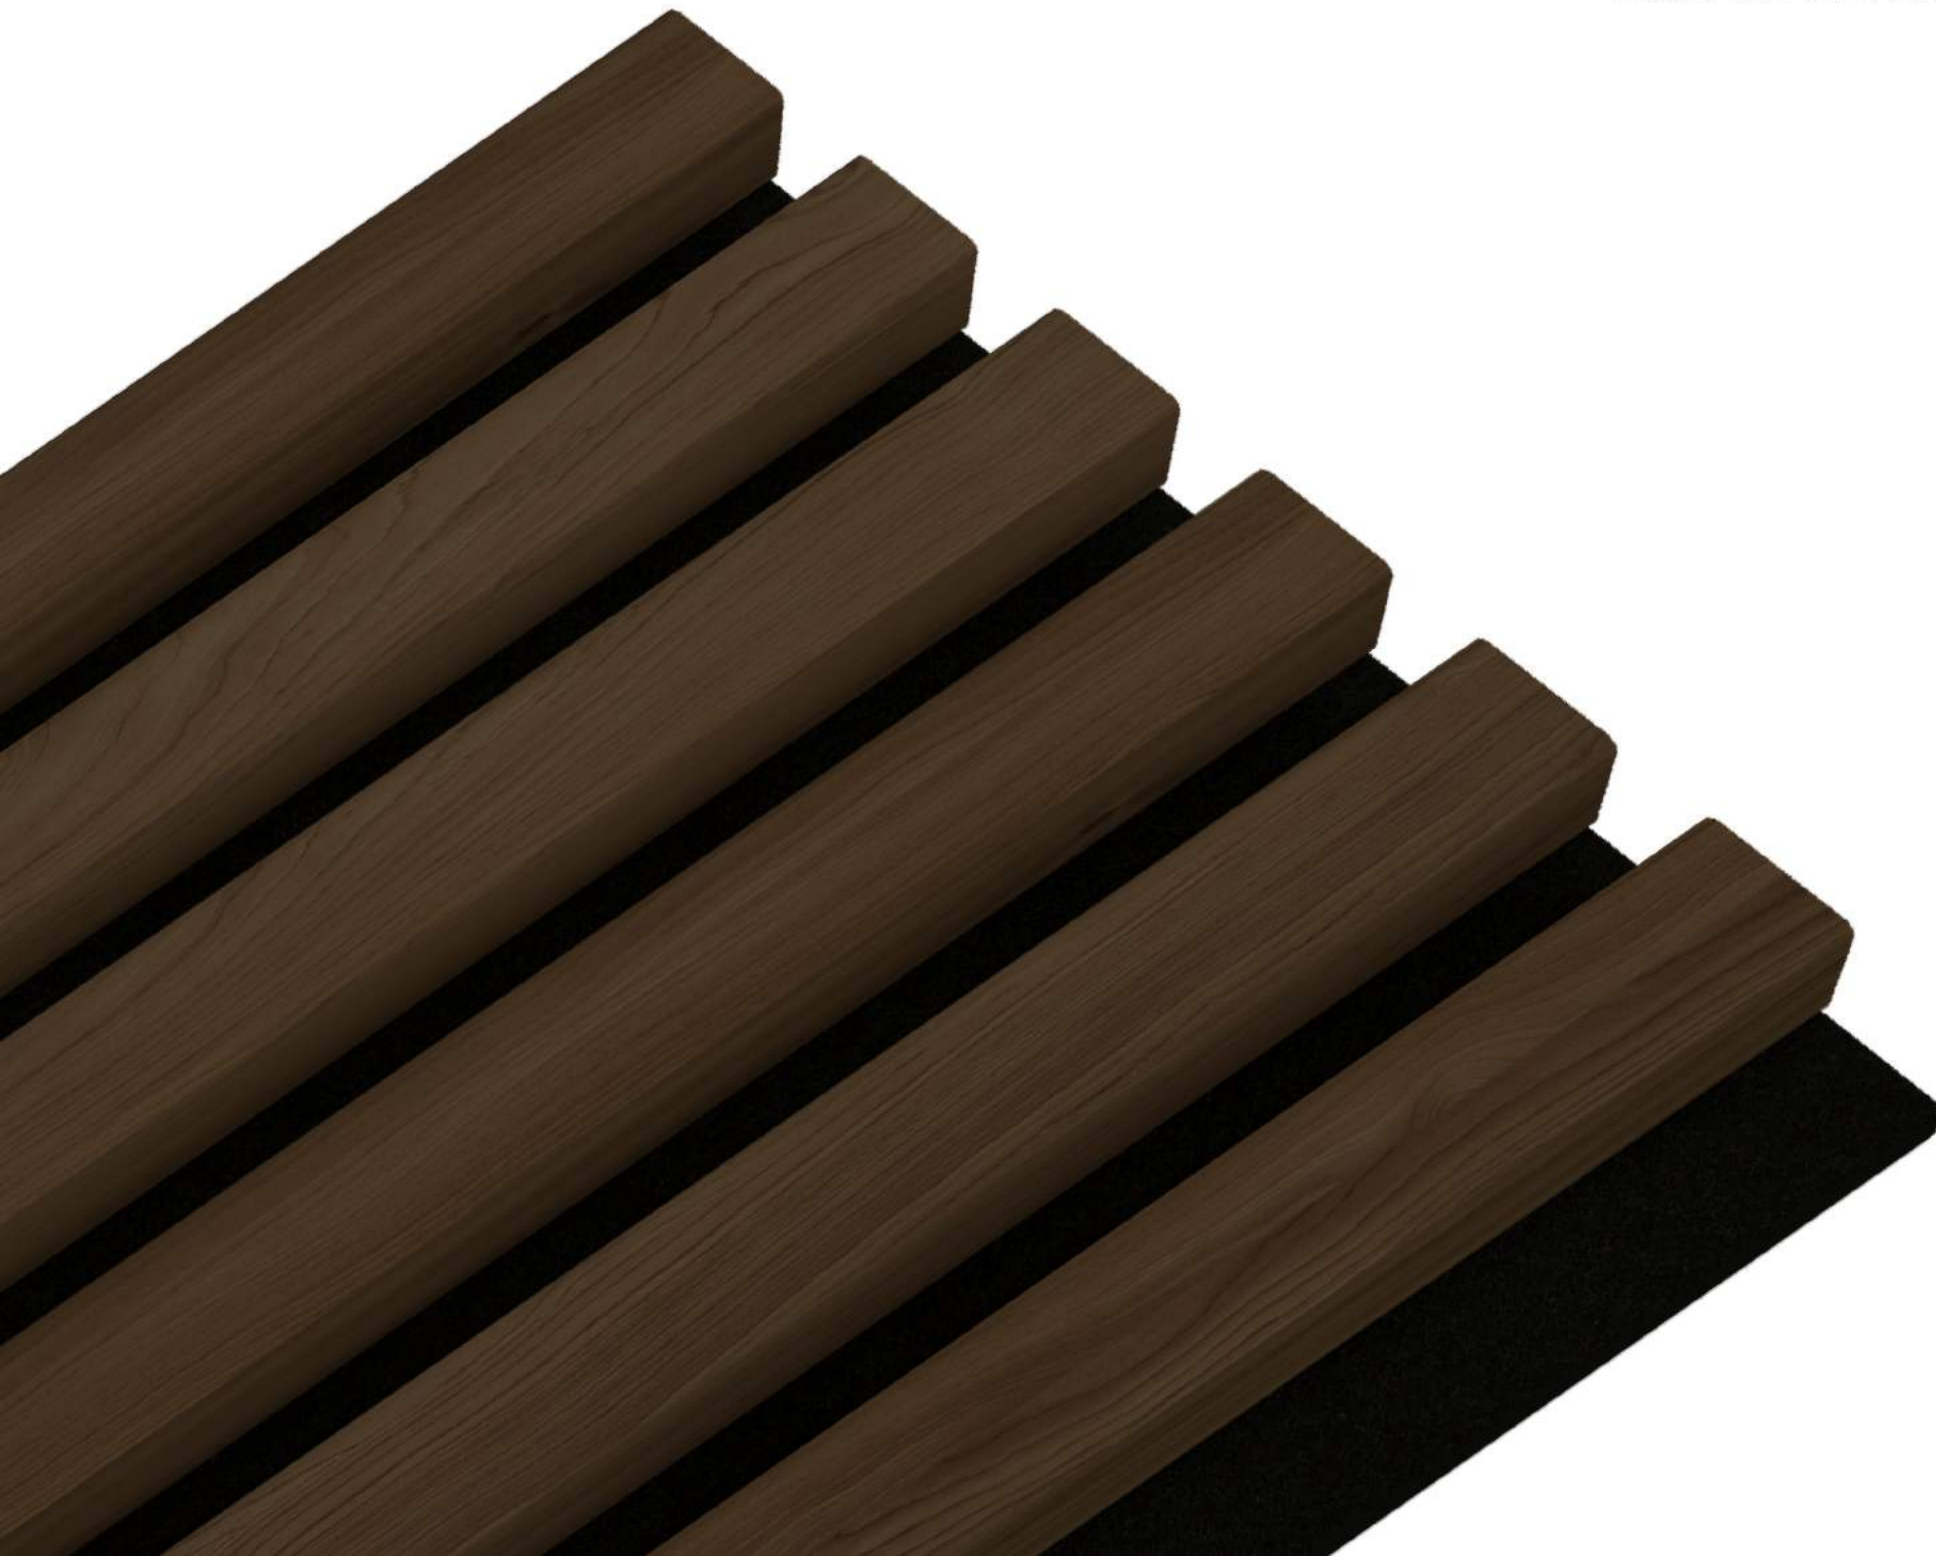

SMOKE BLUE

SMOKE BLUE

SMOKE BLUE felt panel

2650 x 245 x 22 mm

GLACIER GREY

GLACIER GREY

GLACIER GREY felt panel

2650 x 245 x 22 mm

ESOTICA

ESOTICA

ESOTICA felt panel

2650 x 245 x 22 mm

HAKIRA BEIGE

HAKIRA BEIGE

HAKIRA BEIGE felt panel

2650 x 245 x 22 mm

LINEA COMFORT HAZELNUT

LINEA SINGLE OAK

LINEA COMFORT URBAN

LINEA SLIM SINGLE OAK

ACOUSTIC LINE ESOTICA

LINEA OAK/BLACK

LINEA COMFORT HAZELNUT

LINEA SLIM OAK/BLACK

LINEA COMFORT URBAN

LINEA SLIM OAK/BLACK

LINEA BLACK

LINEA WHITE/OAK

LINEA SLIM BLACK/OAK

LINEA COMFORT HAZELNUT

LINEA BLACK SINGLE

polish producer